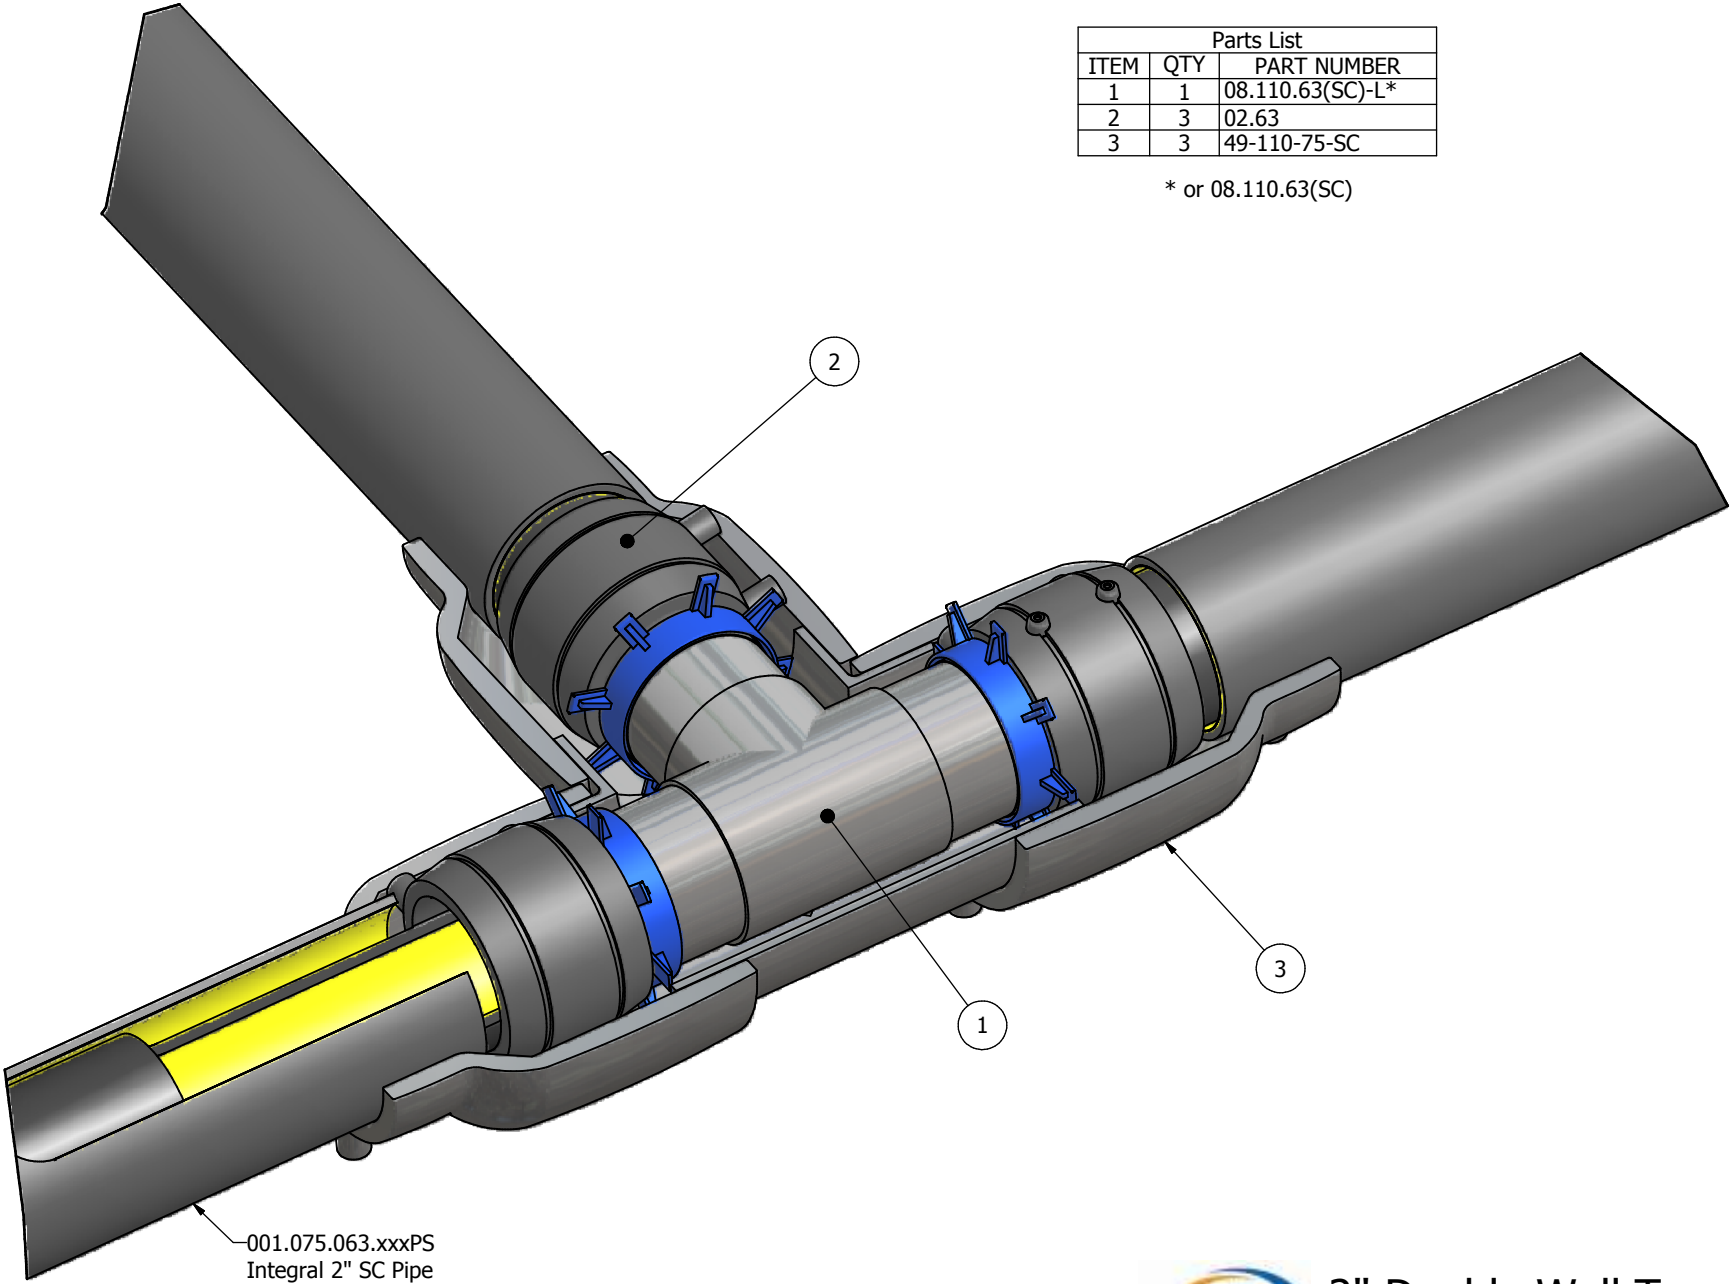

Parts List		
ITEM	QTY	PART NUMBER
1	1	08.110.63(SC)-L*
2	3	02.63
3	3	49-110-75-SC

* or 08.110.63(SC)

001.075.063.xxxPS
Integral 2" SC Pipe

2" Double Wall Tee