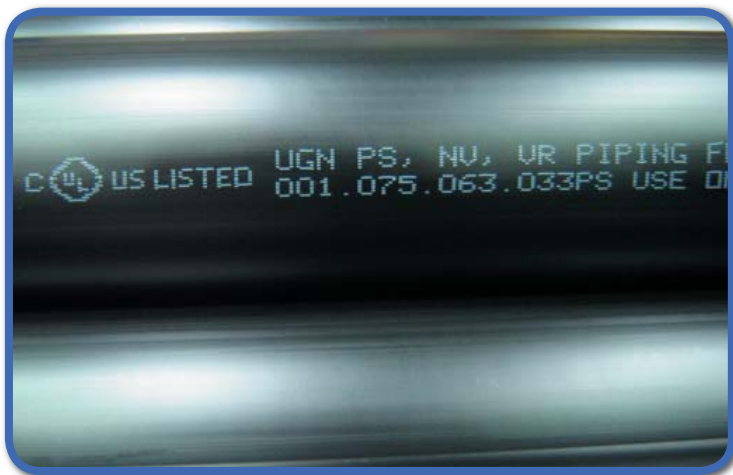

NEW UL971 - PIPEWORK PHOTOGRAPHS

Double wall coil

Approved fuel markings: MV, HB, CT, A&M

Application markings: PS, NV,VR

Lined primary and secondary pipework