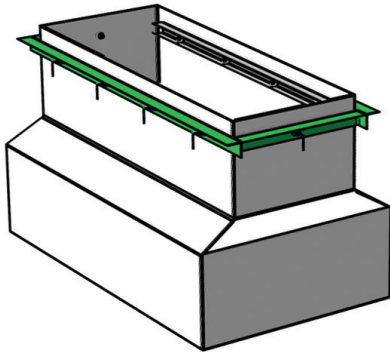

UPP Dispenser Sump Compatibility Chart

Standard

Ribbed

Wide Access

	Model	UPP Sump	Frame	Stabiliser Bar
Gilbarco				
Encore	550/500, 500S	DS3617	Not Required	DS-SB17.1
SK700	2/1/2 - 2 hose	DS3420	DS3420-F-SK72	DS-SBA-20
	4/2/4 - 4 hose	DS3420	DS3420-F-SK74	DS-SBA-20
	6/3/6 - 6 hose	DS4620	DS4620-F-SK76	DS-SBA-20
	8/4/8 - 8 hose	DS4620	DS4620-F-SK78	DS-SBA-20
Dresser Wayne				
Vista	3/V590D, 3/V591D, 3/V595D, 3/V490D, 3/V490D/U, 3/V590D/U, 3/V595D/U, 3/V399D, 3/V390D, 3/V390D/U, V395P/U, V590P/U, V590D/U, V395D/U, 1/V395D/U, 1/V590D/U, 1/V590D, X1/V590D, V395D, X/V395D, V590D, X/V590D	DS4111	Not Required	DS-SB11
	3/V388D, 3/V389D, 3/V580D, 3/V585D, 3/V387D, 1/V580D, 1/V585D, V580D, V585D	DS2711	Not Required	DS-SBA-11
Ovation	R11, R13, B12/R22, B23	n/a	Not Required	n/a
Global Star	H Frame	DS4620	DS4620-F-WGHF	DS-SBA-20
	CXX-11 1 product, CXX-21 2 product, CXX-31 3 product	DS3818	DS3818-F-CX31	DS-SBA-18
	CXX-44 4 product	DS5518	DS5518-F-CX44	DS-SBA-18
Somo				
Multi Ex	4S, 4S2H, 6S	DS4111	Not Required	DS-SB11
Bennet				
3K Series	P0783, P0784, P0785, P0786, P0831, P0982, P0828, P0829, P0830, P0951	DS2111	Not Required	DS-SB11
Compaq				
Legend	MD6	DS4111	Not Required	DS-SB11
Tatsuno				
Neo Sunny	GDB-GSB 4 product models, GDB-GSB 3 product models, GDN-GSB 2 product models	DS4111	Not Required	DS-SB11
Sunny - X	3 product	DS4111	Not Required	DS-SB11
Multi - X	3 product	DS4111	Not Required	DS-SB11