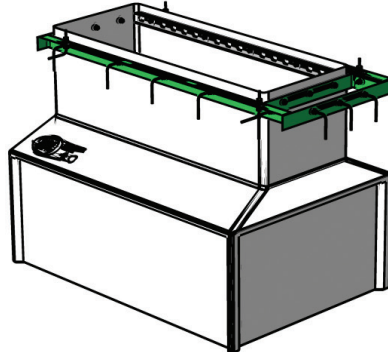

UPP Dispenser Sump Compatibility Chart

Standard

Ribbed

Wide Access

	Model	UPP Sump	Frame	Stabiliser Bar
Gilbarco				
Encore	550/500, 500S	DS3617	Not Required	DS-SB17.1
SK700	2/1/2 - 2 hose	DS3420	DS3420-F-SK72	DS-SBA-20
	4/2/4 - 4 hose	DS3420	DS3420-F-SK74	DS-SBA-20
	6/3/6 - 6 hose	DS4620	DS4620-F-SK76	DS-SBA-20
	8/4/8 - 8 hose	DS4620	DS4620-F-SK78	DS-SBA-20
Dresser Wayne				
Vista	3/V590D, 3/V591D, 3/V595D, 3/V490D, 3/V490D/U, 3/V590D/U, 3/V595D/U, 3/V399D, 3/V390D, 3/V390D/U, V395P/U, V590P/U, V590D/U, V395D/U, 1/V395D/U, 1/V590D/U, 1/V590D, X1/V590D, V395D, X/V395D, V590D, X/V590D	DS4111	Not Required	DS-SB11
	3/V388D, 3/V389D, 3/V580D, 3/V585D, 3/V387D, 1/V580D, 1/V585D, V580D, V585D	DS2711	Not Required	DS-SBA-11
Ovation	R11, R13, B12/R22, B23	n/a	Not Required	n/a
Global Star	H Frame	DS4620	DS4620-F-WGHF	DS-SBA-20
	CXX-11 1 product, CXX-21 2 product, CXX-31 3 product	DS3818	DS3818-F-CX31	DS-SBA-18
	CXX-44 4 product	DS5518	DS5518-F-CX44	DS-SBA-18
Somo				
Multi Ex	4S, 4S2H, 6S	DS4111	Not Required	DS-SB11
Bennet				
3K Series	P0783, P0784, P0785, P0786, P0831, P0982, P0828, P0829, P0830, P0951	DS2111	Not Required	DS-SB11
Compaq				
Legend	MD6	DS4111	Not Required	DS-SB11
Tatsuno				
Neo Sunny	GDB-GSB 4 product models, GDB-GSB 3 product models, GDN-GSB 2 product models	DS4111	Not Required	DS-SB11
Sunny - X	3 product	DS4111	Not Required	DS-SB11
Multi - X	3 product	DS4111	Not Required	DS-SB11