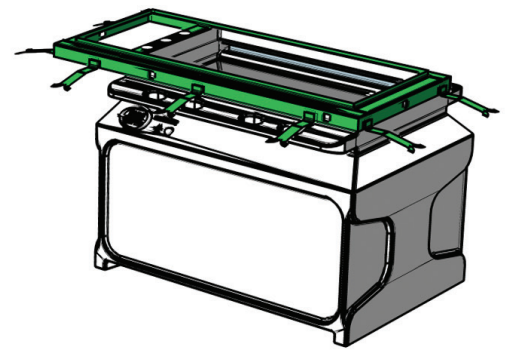

UPP Dispenser Sump Compatibility Chart

Standard

Ribbed

Wide Access

	Model	UPP Sump	Frame	Stabiliser Bar
Gilbarco				
Encore	550/500, 500S	DS3617	Not Required	DS-SB17.1
SK700	2/1/2 - 2 hose	DS3420	DS3420-F-SK72	DS-SBA-20
	4/2/4 - 4 hose	DS3420	DS3420-F-SK74	DS-SBA-20
	6/3/6 - 6 hose	DS4620	DS4620-F-SK76	DS-SBA-20
	8/4/8 - 8 hose	DS4620	DS4620-F-SK78	DS-SBA-20
Dresser Wayne				
Vista	3/V590D, 3/V591D, 3/V595D, 3/V490D, 3/V490D/U, 3/V590D/U, 3/V595D/U, 3/V399D, 3/V390D, 3/V390D/U, V395P/U, V590P/U, V590D/U, V395D/U, 1/V395D/U, 1/V590D/U, 1/V590D, X1/V590D, V395D, X/V395D, V590D, X/V590D	DS4111	Not Required	DS-SB11
	3/V388D, 3/V389D, 3/V580D, 3/V585D, 3/V387D, 1/V580D, 1/V585D, V580D, V585D	DS2711	Not Required	DS-SBA-11
Ovation	R11, R13, B12/R22, B23	n/a	Not Required	n/a
Global Star	H Frame	DS4620	DS4620-F-WGHF	DS-SBA-20
	CXX-11 1 product, CXX-21 2 product, CXX-31 3 product	DS3818	DS3818-F-CX31	DS-SBA-18
	CXX-44 4 product	DS5518	DS5518-F-CX44	DS-SBA-18
Somo				
Multi Ex	4S, 4S2H, 6S	DS4111	Not Required	DS-SB11
Bennet				
3K Series	P0783, P0784, P0785, P0786, P0831, P0982, P0828, P0829, P0830, P0951	DS2111	Not Required	DS-SB11
Compaq				
Legend	MD6	DS4111	Not Required	DS-SB11
Tatsuno				
Neo Sunny	GDB-GSB 4 product models, GDB-GSB 3 product models, GDN-GSB 2 product models	DS4111	Not Required	DS-SB11
Sunny - X	3 product	DS4111	Not Required	DS-SB11
Multi - X	3 product	DS4111	Not Required	DS-SB11