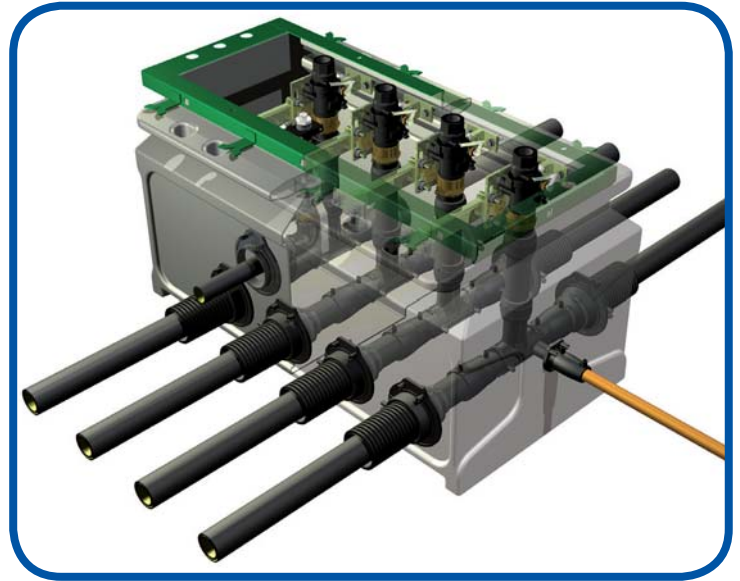

UPP Dispenser Sump Range - Wide Access

A new comprehensive range of wide access sumps has been added to the UPP range.

The new sumps have many features not currently found on existing sumps and have been designed to accommodate the Gilbarco SK700 and the Wayne Global H Frame and CXX-11, CXX-21, CXX-31 and CXX-44 Dispensers for Shell and BP.

The new range are of the same design as the DS2711 vista sump.

Key Features:

- Rigid HDPE body.
- Reinforced contoured structure.
- C channel moulded into the sump:
NO bolt holes required in the sump wall.
- Mounting frame with conduit entry.
- Stabiliser bars feature pre-drilled shear valve mounting plate and spring channel nuts.

Key Benefits:

- Resists ground movement and hydrostatic pressure.
- No Leak Paths - one system when using UPP EIF entry seals.
- Vacuum testable.
- Conduit can enter the dispenser without penetrating the sump wall.
- Efficient installation.
- No need to adjust height of sump and accommodate fall back of pipe line.
- Compatible with all UPP electro-fusion and mechanical entry seals.

New Dispenser Sumps

Product Code	Description	Overall Dimensions			Weight Kg
		H (mm)	L (mm)	W (mm)	
DS3420	34" x 20" PE Dispenser Sump	700	967	742	27.7
DS4620	46" x 20" PE Dispenser Sump	700	1273	742	32.6
DS3420-F-SK72	Gilbarco SK700 2 hose frame	99	1341	867	7.3
DS3420-F-SK74	Gilbarco SK700 4 hose frame	99	1512	867	8
DS4620-F-SK76	Gilbarco SK700 6 hose frame	99	1812	867	9.3
DS4620-F-SK78	Gilbarco SK700 8 hose frame	99	2227	867	11
DS4620-F-WGHF	Wayne Global H frame	99	1270	867	8.7
DS-SBA-20	20" Wide Access Stabiliser Bar	140	569	110	4
DS3818	PE Wide Access Sump 38" x 18"	785	1034	880	34.4
DS5518	PE Wide Access Sump 55" x 18"	785	1397	880	42.4
DS3818-F-CX31	Wayne CXX-11, 21, 31 Frame	79	1088	854	7
DS5518-F-CX44	Wayne CXX-44 Frame	79	1172	854	11
DS-SBA-18	18" Wide Access Stabiliser Bar	140	556	110	4